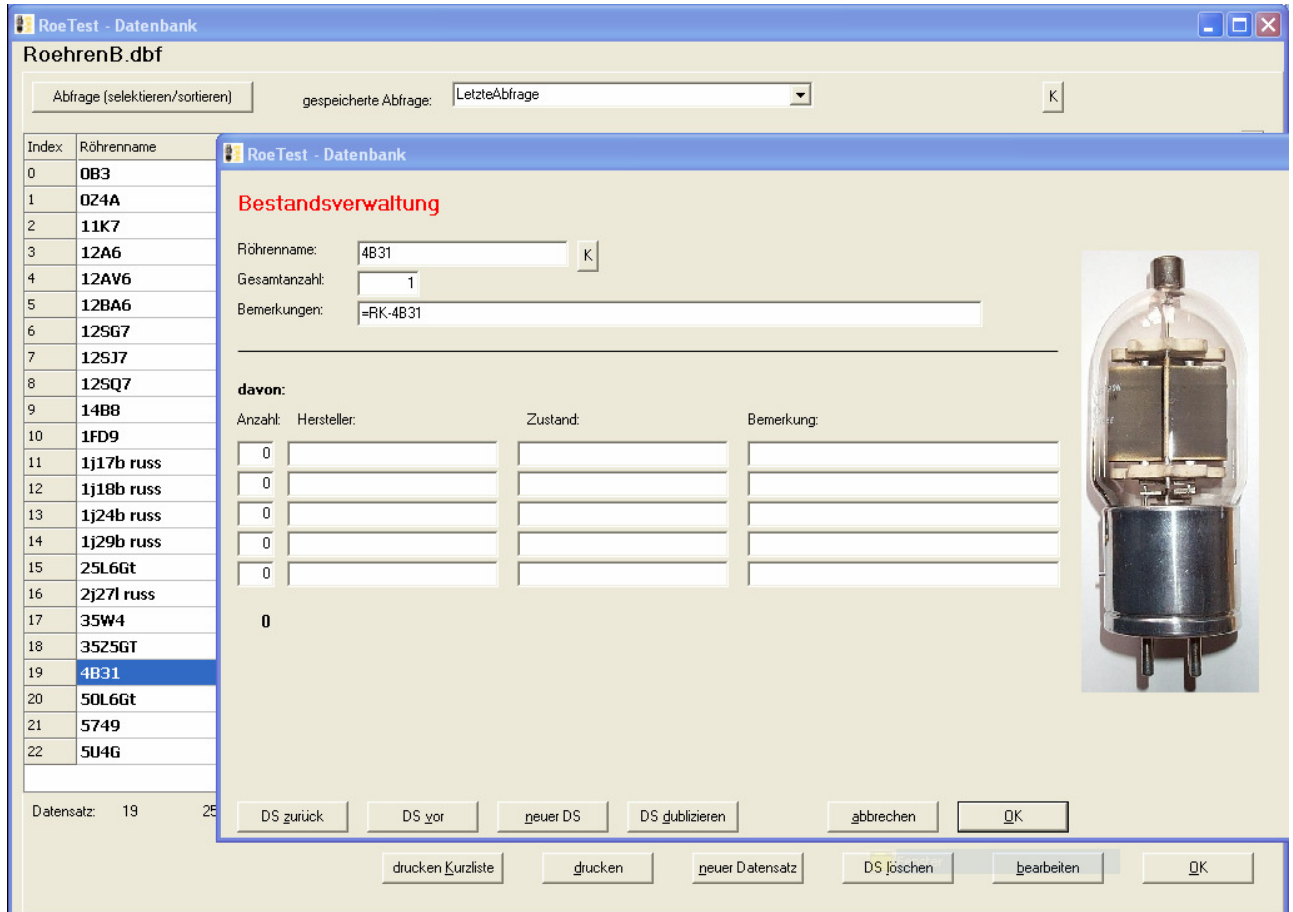

Old – the old stock management is still present but is no longer maintained → see new stock management

Simple stock management of the existing tubes.

Here you can manage your own tube stock. Pictures are shown only if you have stored pictures for the respective tube type to the directory ..\Röhrendated\, with the same name as the tube.